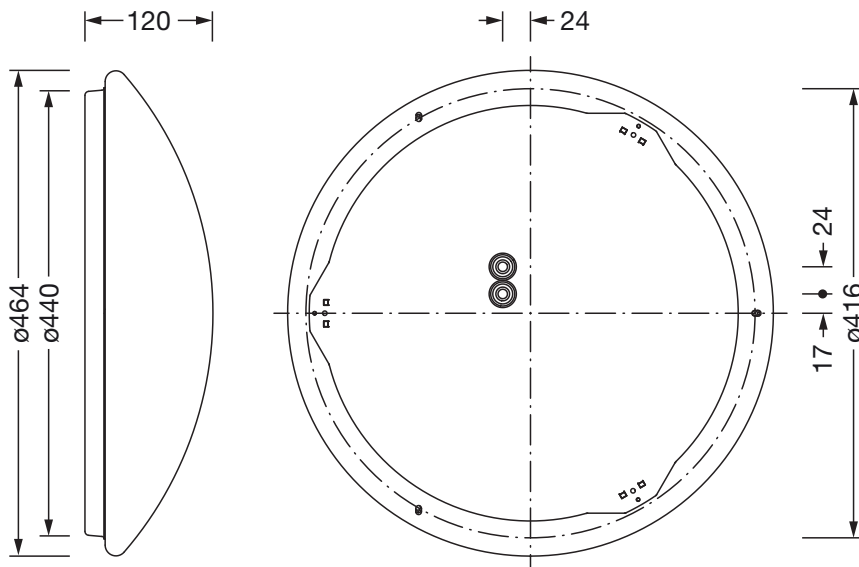

Material, Colour

- luminaire housing: steel, white, round
- Colour specification: white
- Cover: enclosure of PMMA

Mounting

- Mounting method, mounting location: surface-mounted, to the ceiling, to the wall
- Arrangement: single arrangement

Electrical connection

- Connection: terminal, 3+2-pole, max. 2.5mm²
- Nominal voltage: 230V, 50/60Hz, AC

Dimensions, Weight

- Diameter: 464mm
- Height: 120mm
- Weight: 1.7kg

Service life

- Rated service life: 50000h (L80/B10) at AT = 25°C

Order No.: 5PJA212001A | GTIN (EAN): 4058352955178

Dimensions: Round31B,4700lm830,DA2ML,Ø464

It is mandatory that the assembly instructions must be observed when planning and installing the electrical installation (to be found at www.siteco.de)
Tolerances related to thermal, electrical and photometric data according to IEC 62722
Issued 26.01.2024 - Modifications and errors subject to change - Ensure that you always use the latest version -