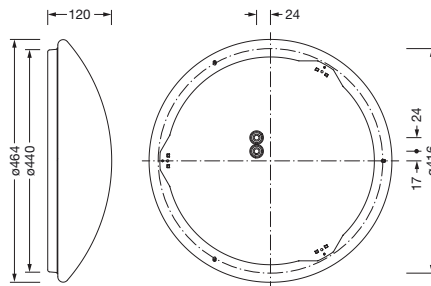

Order No.: 5PJA212001A | **GTIN (EAN):** 4058352955178

Product description: Round31B,4700lm830,DA2ML,Ø464

Round 31 B, wall and ceiling luminaire, primary optical cover: enclosure, of PMMA, light emission: direct distribution, primary light characteristic: symmetric, installation type: surface-mounted, LED, rated luminous flux: 4.700lm, luminous efficacy: 121lm/W, light colour: 830, colour temperature: 3000K, with terminal, 3+2-pole, max. 2.5mm², mains connection: 230V, AC, 50/60Hz, rated input power: 39W, luminaire housing, round, of steel, white, diameter: 464mm, height: 120mm, protection rating (complete): IP40, insulation class (complete): insulation class I (protective earthing), certification: CE, impact resistance: IK02, permissible operating ambient temperature: -20..+25°C, packaging unit: 1 piece

IP 40  

Lamps:	LED
Wt. (kg):	1.7
GTIN (EAN):	4058352955178

Order No.: 5PJA212001A | GTIN (EAN): 4058352955178

Detailed technical description: Round31B,4700lm830,DA2ML,Ø464

Key data

- Product type: wall and ceiling luminaire
- Product name: Round 31 B
- Order No.: 5PJA212001A

Lighting technology | Lamps | Control gear

Component 1

Lighting technology:

- Cover: enclosure
- Beam angle: 120°
- Symmetry: symmetric distribution
- Light emission: direct distribution

Lamps:

- Lamps: with LED
- Rated luminous flux: 4700lm
- Luminous efficacy: 121lm/W
- Colour temperature: 3000K
- Colour rendering index: CRI > 80
- Light colour: 830
- SDCM (Standard Deviation of Colour Matching): MacAdam ≤ 3 SDCM (initial)
- Rated input power: 39W
- Supplement: connected load according to luminous flux setting (25/27/29/31/33/35/37/39W), luminous flux adjustable on luminaire in eight steps (3000/3300/3500/3800/4000/4200/4500/4700lm)

Electrical connection

- Connection: terminal, 3+2-pole, max. 2.5mm²
- Nominal voltage: 230V, 50/60Hz, AC

Dimensions, Weight

- Diameter: 464mm
- Height: 120mm
- Weight: 1.7kg

Service life

- Rated service life: 50000h (L80/B10) at AT = 25°C