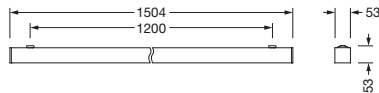

Order No.: 51MX23DB35SB | **GTIN (EAN):** 4058352905135

Product description: Sil21,ELD-P,4100lm830,DA2,L1504,sr,surf

Silica® 21, office luminaire, primary optical cover: prismatic diffuser, of PMMA, CAT 2 ($L \leq 3000 \text{cd/m}^2$), light emission: direct distribution, primary light characteristic: symmetric, installation type: surface-mounted, LED, rated luminous flux: 4.100lm, luminous efficacy: 136lm/W, light colour: 830, colour temperature: 3000K, with terminal, 3+2-pole, max. 2.5mm², mains connection: 220..240V, AC, 50/60Hz, rated input power: 30.1W, luminaire housing, of aluminium, metallic grey (RAL 9006), length: 1.504mm, width: 53mm, height: 53mm, protection rating (complete): IP20, insulation class (complete): insulation class I (protective earthing), certification: CE, permissible operating ambient temperature: 0..+35°C, standard: EN 50419, packaging unit: 1 piece

IP 20

Lamps:	LED
Wt. (kg):	3.5
GTIN (EAN):	4058352905135