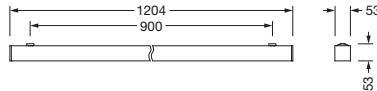

Order No.: 51MX23DA44SB | **GTIN (EAN):** 4058352898949

Product description: Sil21,ELD-P,3280lm840,DA2,L1204,sr,surf

Silica® 21, office luminaire, primary optical cover: prismatic diffuser, of PMMA, CAT 2 ($L \leq 3000 \text{cd/m}^2$), light emission: direct distribution, primary light characteristic: symmetric, installation type: surface-mounted, LED, rated luminous flux: 3.280lm, luminous efficacy: 146lm/W, light colour: 840, colour temperature: 4000K, with terminal, 3+2-pole, max. 2.5mm², mains connection: 220..240V, AC, 50/60Hz, rated input power: 22.4W, luminaire housing, of aluminium, metallic grey (RAL 9006), length: 1.204mm, width: 53mm, height: 53mm, protection rating (complete): IP20, insulation class (complete): insulation class I (protective earthing), certification: CE, permissible operating ambient temperature: 0..+35°C, standard: EN 50419, packaging unit: 1 piece

IP 20

Lamps:	LED
Wt. (kg):	3.0
GTIN (EAN):	4058352898949