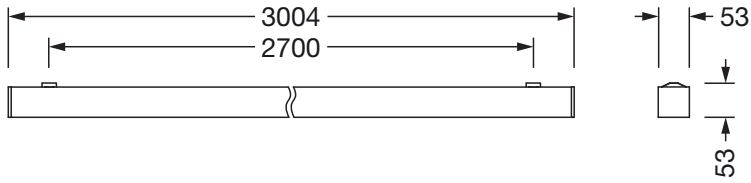

#### Dimensions, Weight

- Length: 3004mm
- Width: 53mm
- Height: 53mm
- Weight: 5.5kg

#### Service life

- Rated service life: 50000h (L85/B50) at AT = 25°C

Order No.: 51MX21DC4AWB | GTIN (EAN): 4058352900062

Dimensions: Sil21,ELD-Lbk,10800lm840,DA2,L3004,wh

It is mandatory that the assembly instructions must be observed when planning and installing the electrical installation (to be found at [www.siteco.de](http://www.siteco.de))