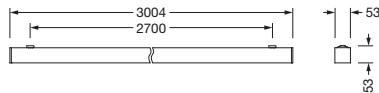

Order No.: 51MX21DC3ABB | **GTIN (EAN):** 4058352899960

Product description: Sil21,ELD-Lbk,10800lm830,DA2,L3004,bk

Silica® 21, office luminaire, primary light control with darklight reflector, of PMMA, black, CAT 2 ($L \leq 3000 \text{cd/m}^2$), light emission: direct distribution, primary light characteristic: symmetric, installation type: surface-mounted, LED, rated luminous flux: 10.800lm, luminous efficacy: 156lm/W, light colour: 830, colour temperature: 3000K, with terminal, 3+2-pole, max. 2.5mm², mains connection: 220..240V, AC, 50/60Hz, luminaire housing, of aluminium, jet black (RAL 9005), length: 3.004mm, width: 53mm, height: 53mm, protection rating (complete): IP20, insulation class (complete): insulation class I (protective earthing), certification: CE, permissible operating ambient temperature: 0..+35°C, standard: EN 50419, packaging unit: 1 piece

IP 20

Lamps:	LED
Wt. (kg):	5.5
GTIN (EAN):	4058352899960