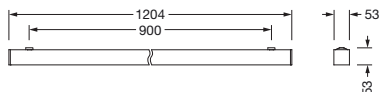

Order No.: 51MX21DA34BB | **GTIN (EAN):** 4058352894934

Product description: Sil21,ELD-Lbk,4320lm830,DA2,L1204,bk

Silica® 21, office luminaire, primary light control with darklight reflector, of PMMA, black, CAT 2 ($L \leq 3000 \text{cd/m}^2$), light emission: direct distribution, primary light characteristic: symmetric, installation type: surface-mounted, LED, rated luminous flux: 4.320lm, luminous efficacy: 158lm/W, light colour: 830, colour temperature: 3000K, with terminal, 3+2-pole, max. 2.5mm², mains connection: 220..240V, AC, 50/60Hz, rated input power: 27.4W, luminaire housing, of aluminium, jet black (RAL 9005), length: 1.204mm, width: 53mm, height: 53mm, protection rating (complete): IP20, insulation class (complete): insulation class I (protective earthing), certification: CE, permissible operating ambient temperature: 0..+35°C, standard: EN 50419, packaging unit: 1 piece

IP 20

Lamps:	LED
Wt. (kg):	3.0
GTIN (EAN):	4058352894934