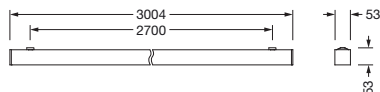

Order No.: 51MX23DC4AWB | **GTIN (EAN):** 4058352905333

Product description: Sil21,ELD-P,8200lm840,DA2,L3004,wh,surf

Silica® 21, office luminaire, primary optical cover: prismatic diffuser, of PMMA, CAT 2 ($L \leq 3000 \text{cd/m}^2$), light emission: direct distribution, primary light characteristic: symmetric, installation type: surface-mounted, LED, rated luminous flux: 8.200lm, luminous efficacy: 141lm/W, light colour: 840, colour temperature: 4000K, with terminal, 3+2-pole, max. 2.5mm², mains connection: 220..240V, AC, 50/60Hz, rated input power: 58.2W, luminaire housing, of aluminium, traffic white (RAL 9016), length: 3.004mm, width: 53mm, height: 53mm, protection rating (complete): IP20, insulation class (complete): insulation class I (protective earthing), certification: CE, permissible operating ambient temperature: 0..+35°C, standard: EN 50419, packaging unit: 1 piece

IP 20

Lamps:	LED
Wt. (kg):	5.5
GTIN (EAN):	4058352905333