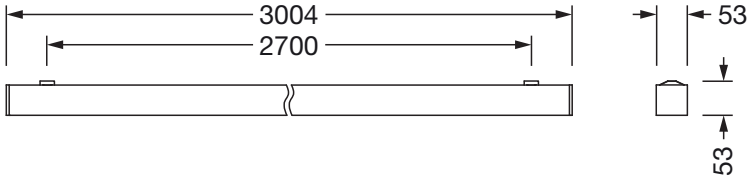

Material, Colour

- luminaire housing: aluminium, traffic white (RAL 9016)
- Colour specification: traffic white (RAL 9016)
- Cover: prismatic diffuser of PMMA

Mounting

- Mounting method, mounting location: surface-mounted, to the ceiling
- Arrangement: single arrangement

Electrical connection

- Connection: terminal, 3+2-pole, max. 2.5mm²
- Nominal voltage: 220..240V, 50/60Hz, AC

Dimensions, Weight

- Length: 3004mm
- Width: 53mm
- Height: 53mm
- Weight: 5.5kg

Service life

- Rated service life: 70000h (L80/B50) at AT = 25°C, 50000h (L85/B50) at AT = 25°C

Order No.: 51MX23DC4AWB | GTIN (EAN): 4058352905333

Dimensions: Sil21,ELD-P,8200lm840,DA2,L3004,wh,surf

It is mandatory that the assembly instructions must be observed when planning and installing the electrical installation (to be found at www.siteco.de)
Tolerances related to thermal, electrical and photometric data according to IEC 62722
Issued 08.05.2024 - Modifications and errors subject to change - Ensure that you always use the latest version -