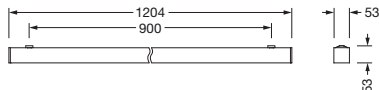

Order No.: 51MX23DA44WB | **GTIN (EAN):** 4058352884409

Product description: Sil21,ELD-P,3280lm840,DA2,L1204,wh,surf

Silica® 21, office luminaire, primary optical cover: prismatic diffuser, of PMMA, CAT 2 ($L \leq 3000 \text{cd/m}^2$), light emission: direct distribution, primary light characteristic: symmetric, installation type: surface-mounted, LED, rated luminous flux: 3.280lm, luminous efficacy: 146lm/W, light colour: 840, colour temperature: 4000K, with terminal, 3+2-pole, max. 2.5mm², mains connection: 220..240V, AC, 50/60Hz, rated input power: 22.4W, luminaire housing, of aluminium, traffic white (RAL 9016), length: 1.204mm, width: 53mm, height: 53mm, protection rating (complete): IP20, insulation class (complete): insulation class I (protective earthing), certification: CE, permissible operating ambient temperature: 0..+35°C, standard: EN 50419, packaging unit: 1 piece

IP 20

Lamps:	LED
Wt. (kg):	2.0
GTIN (EAN):	4058352884409