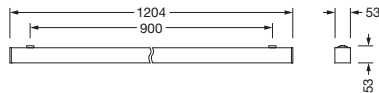

Order No.: 51MX23DA34SB | **GTIN (EAN):** 4058352898888

Product description: Sil21,ELD-P,3280lm830,DA2,L1204,sr,surf

Silica® 21, office luminaire, primary optical cover: prismatic diffuser, of PMMA, CAT 2 ($L \leq 3000 \text{cd/m}^2$), light emission: direct distribution, primary light characteristic: symmetric, installation type: surface-mounted, LED, rated luminous flux: 3.280lm, luminous efficacy: 136lm/W, light colour: 830, colour temperature: 3000K, with terminal, 3+2-pole, max. 2.5mm², mains connection: 220..240V, AC, 50/60Hz, rated input power: 24.1W, luminaire housing, of aluminium, metallic grey (RAL 9006), length: 1.204mm, width: 53mm, height: 53mm, protection rating (complete): IP20, insulation class (complete): insulation class I (protective earthing), certification: CE, permissible operating ambient temperature: 0..+35°C, standard: EN 50419, packaging unit: 1 piece

IP 20

Lamps:	LED
Wt. (kg):	3.0
GTIN (EAN):	4058352898888