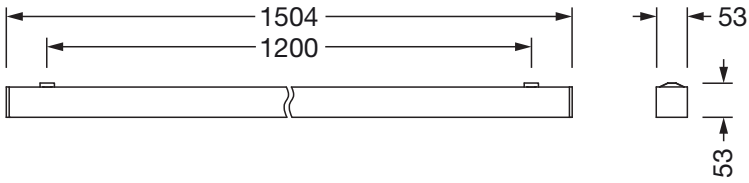

Order No.: 51MX23DB35BB | GTIN (EAN): 4058352902448

Dimensions: Sil21,ELD-P,4100lm830,DA2,L1504,bk,surf

It is mandatory that the assembly instructions must be observed when planning and installing the electrical installation (to be found at www.siteco.de)
Tolerances related to thermal, electrical and photometric data according to IEC 62722
Issued 08.05.2024 - Modifications and errors subject to change - Ensure that you always use the latest version -