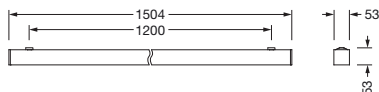

Order No.: 51MX23DB35BB | **GTIN (EAN):** 4058352902448

Product description: Sil21,ELD-P,4100lm830,DA2,L1504,bk,surf

Silica® 21, office luminaire, primary optical cover: prismatic diffuser, of PMMA, CAT 2 ($L \leq 3000 \text{cd/m}^2$), light emission: direct distribution, primary light characteristic: symmetric, installation type: surface-mounted, LED, rated luminous flux: 4.100lm, luminous efficacy: 136lm/W, light colour: 830, colour temperature: 3000K, with terminal, 3+2-pole, max. 2.5mm², mains connection: 220..240V, AC, 50/60Hz, rated input power: 30.1W, luminaire housing, of aluminium, jet black (RAL 9005), length: 1.504mm, width: 53mm, height: 53mm, protection rating (complete): IP20, insulation class (complete): insulation class I (protective earthing), certification: CE, permissible operating ambient temperature: 0..+35°C, standard: EN 50419, packaging unit: 1 piece

IP 20

Lamps:	LED
Wt. (kg):	3.5
GTIN (EAN):	4058352902448