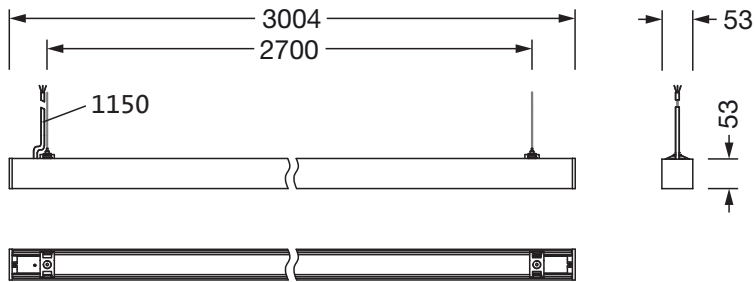

Electrical connection

- Connection: terminal, 3+2-pole, max. 2.5mm²
- Nominal voltage: 220..240V, 50/60Hz, AC

Dimensions, Weight

- Length: 3004mm
- Width: 53mm
- Height: 53mm
- Weight: 5.5kg

Service life

- Rated service life: 70000h (L80/B50) at AT = 25°C, 50000h (L85/B50) at AT = 25°C

Order No.: 51MX33DC3DBB | GTIN (EAN): 4058352893562

Dimensions: Sil21,ELD-P,14780lm830,DA2,L3004,bk,sp

It is mandatory that the assembly instructions must be observed when planning and installing the electrical installation (to be found at www.siteco.de)
Tolerances related to thermal, electrical and photometric data according to IEC 62722
Issued 08.05.2024 - Modifications and errors subject to change - Ensure that you always use the latest version -