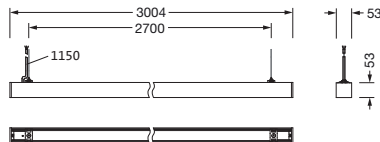

Order No.: 51MX33DC3DBB | **GTIN (EAN):** 4058352893562

Product description: Sil21,ELD-P,14780lm830,DA2,L3004,bk,sp

Silica® 21, office luminaire, primary optical cover: prismatic diffuser, of PMMA, CAT 2 ($L \leq 3000 \text{cd/m}^2$), light emission: direct/indirect distribution, primary light characteristic: symmetric, installation type: suspended mounting, LED, rated luminous flux: 14.780lm, luminous efficacy: 149lm/W, light colour: 830, colour temperature: 3000K, with terminal, 3+2-pole, max. 2.5mm², mains connection: 220..240V, AC, 50/60Hz, rated input power: 99.5W, luminaire housing, of aluminium, jet black (RAL 9005), length: 3.004mm, width: 53mm, height: 53mm, protection rating (complete): IP20, insulation class (complete): insulation class I (protective earthing), certification: CE, permissible operating ambient temperature: 0..+35°C, standard: EN 50419, packaging unit: 1 piece

IP 20  

Lamps:	LED
Wt. (kg):	5.5
GTIN (EAN):	4058352893562

Order No.: 51MX33DC3DBB | **GTIN (EAN):** 4058352893562

Detailed technical description: Sil21,ELD-P,14780lm830,DA2,L3004,bk,sp

Key data

- Product type: office luminaire
- Product name: Silica® 21
- Order No.: 51MX33DC3DBB

Electrical connection

- Connection: terminal, 3+2-pole, max. 2.5mm²
- Nominal voltage: 220..240V, 50/60Hz, AC

Dimensions, Weight

- Length: 3004mm
- Width: 53mm
- Height: 53mm
- Weight: 5.5kg

Service life

- Rated service life: 70000h (L80/B50) at AT = 25°C, 50000h (L85/B50) at AT = 25°C