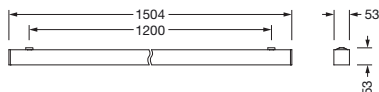

Order No.: 51MX20DB42BB | **GTIN (EAN):** 4058352898697

Product description: Sil21,opal,3000lm840,DA2,L1504,bk,surf

Silica® 21, office luminaire, primary optical cover: cover, of PMMA, opal, light emission: direct distribution, primary light characteristic: symmetric, installation type: surface-mounted, LED, rated luminous flux: 3.000lm, luminous efficacy: 158lm/W, light colour: 840, colour temperature: 4000K, with terminal, 3+2-pole, max. 2.5mm², mains connection: 220..240V, AC, 50/60Hz, rated input power: 19W, luminaire housing, of aluminium, jet black (RAL 9005), length: 1.504mm, width: 53mm, height: 53mm, protection rating (complete): IP20, insulation class (complete): insulation class I (protective earthing), certification: CE, permissible operating ambient temperature: 0..+35°C, standard: EN 50419, packaging unit: 1 piece

IP 20

Lamps:	LED
Wt. (kg):	3.5
GTIN (EAN):	4058352898697