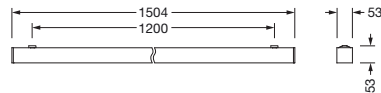

Order No.: 51MX20DB32BB | **GTIN (EAN):** 4058352898628

Product description: Sil21,opal,3000lm830,DA2,L1504,bk,surf

Silica® 21, office luminaire, primary optical cover: cover, of PMMA, opal, light emission: direct distribution, primary light characteristic: symmetric, installation type: surface-mounted, LED, rated luminous flux: 3.000lm, luminous efficacy: 149lm/W, light colour: 830, colour temperature: 3000K, with terminal, 3+2-pole, max. 2.5mm², mains connection: 220..240V, AC, 50/60Hz, luminaire housing, of aluminium, jet black (RAL 9005), length: 1.504mm, width: 53mm, height: 53mm, protection rating (complete): IP20, insulation class (complete): insulation class I (protective earthing), certification: CE, permissible operating ambient temperature: 0..+35°C, standard: EN 50419, packaging unit: 1 piece

IP 20

Lamps:	LED
Wt. (kg):	3.5
GTIN (EAN):	4058352898628