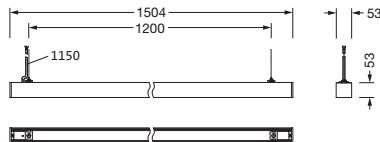

Order No.: 51MX33DB39SB | **GTIN (EAN):** 4058352889015

Product description: Sil21,ELD-P,7390lm830,DA2,L1504,sr,sp

Silica® 21, office luminaire, primary optical cover: prismatic diffuser, of PMMA, CAT 2 ($L \leq 3000 \text{cd/m}^2$), light emission: direct/indirect distribution, primary light characteristic: symmetric, installation type: suspended mounting, LED, rated luminous flux: 7.390lm, luminous efficacy: 143lm/W, light colour: 830, colour temperature: 3000K, with terminal, 3+2-pole, max. 2.5mm², mains connection: 220..240V, AC, 50/60Hz, rated input power: 51.6W, luminaire housing, of aluminium, metallic grey (RAL 9006), length: 1.504mm, width: 53mm, height: 53mm, protection rating (complete): IP20, insulation class (complete): insulation class I (protective earthing), certification: CE, permissible operating ambient temperature: 0..+35°C, standard: EN 50419, packaging unit: 1 piece

IP 20  

Lamps:	LED
Wt. (kg):	3.5
GTIN (EAN):	4058352889015

Order No.: 51MX33DB39SB | **GTIN (EAN):** 4058352889015

Detailed technical description: Sil21,ELD-P,7390lm830,DA2,L1504,sr,sp

Key data

- Product type: office luminaire
- Product name: Silica® 21
- Order No.: 51MX33DB39SB

Electrical connection

- Connection: terminal, 3+2-pole, max. 2.5mm²
- Nominal voltage: 220..240V, 50/60Hz, AC

Dimensions, Weight

- Length: 1504mm
- Width: 53mm
- Height: 53mm
- Weight: 3.5kg

Service life

- Rated service life: 70000h (L80/B50) at AT = 25°C, 50000h (L85/B50) at AT = 25°C