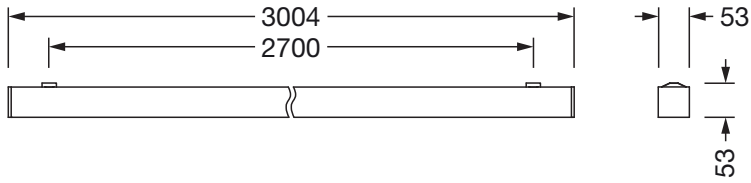

Material, Colour

- luminaire housing: aluminium, metallic grey (RAL 9006)
- Colour specification: metallic grey (RAL 9006)
- Cover: prismatic diffuser of PMMA

Mounting

- Mounting method, mounting location: surface-mounted, to the ceiling
- Arrangement: single arrangement

Electrical connection

- Connection: terminal, 3+2-pole, max. 2.5mm²
- Nominal voltage: 220..240V, 50/60Hz, AC

Dimensions, Weight

- Length: 3004mm
- Width: 53mm
- Height: 53mm
- Weight: 5.5kg

Service life

- Rated service life: 70000h (L80/B50) at AT = 25°C, 50000h (L85/B50) at AT = 25°C

Order No.: 51MX23DC3ASB | GTIN (EAN): 4058352905258

Dimensions: Sil21,ELD-P,8200lm830,DA2,L3004,sr,surf

It is mandatory that the assembly instructions must be observed when planning and installing the electrical installation (to be found at www.siteco.de)