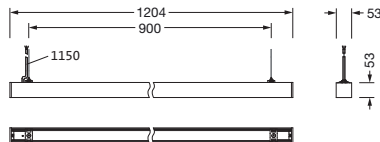

Order No.: 51MX33DA37WB | **GTIN (EAN):** 4058352888902

Product description: Sil21,ELD-P,5910lm830,DA2,L1204,wh,sp

Silica® 21, office luminaire, primary optical cover: prismatic diffuser, of PMMA, CAT 2 ($L \leq 3000 \text{cd/m}^2$), light emission: direct/indirect distribution, primary light characteristic: symmetric, installation type: suspended mounting, LED, rated luminous flux: 5.910lm, luminous efficacy: 143lm/W, light colour: 830, colour temperature: 3000K, with terminal, 3+2-pole, max. 2.5mm², mains connection: 220..240V, AC, 50/60Hz, rated input power: 41.3W, luminaire housing, of aluminium, traffic white (RAL 9016), length: 1.204mm, width: 53mm, height: 53mm, protection rating (complete): IP20, insulation class (complete): insulation class I (protective earthing), certification: CE, permissible operating ambient temperature: 0..+35°C, standard: EN 50419, packaging unit: 1 piece

IP 20  

Lamps:	LED
Wt. (kg):	3.0
GTIN (EAN):	4058352888902

Order No.: 51MX33DA37WB | **GTIN (EAN):** 4058352888902

Detailed technical description: Sil21,ELD-P,5910lm830,DA2,L1204,wh,sp

Key data

- Product type: office luminaire
- Product name: Silica® 21
- Order No.: 51MX33DA37WB

Electrical connection

- Connection: terminal, 3+2-pole, max. 2.5mm²
- Nominal voltage: 220..240V, 50/60Hz, AC

Dimensions, Weight

- Length: 1204mm
- Width: 53mm
- Height: 53mm
- Weight: 3.0kg

Service life

- Rated service life: 70000h (L80/B50) at AT = 25°C, 50000h (L85/B50) at AT = 25°C