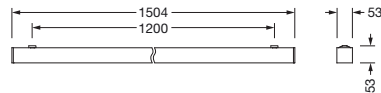

Order No.: 51MX23DB45SB | **GTIN (EAN):** 4058352905197

Product description: Sil21,ELD-P,4100lm840,DA2,L1504,sr,surf

Silica® 21, office luminaire, primary optical cover: prismatic diffuser, of PMMA, CAT 2 ($L \leq 3000 \text{cd/m}^2$), light emission: direct distribution, primary light characteristic: symmetric, installation type: surface-mounted, LED, rated luminous flux: 4.100lm, luminous efficacy: 146lm/W, light colour: 840, colour temperature: 4000K, with terminal, 3+2-pole, max. 2.5mm², mains connection: 220..240V, AC, 50/60Hz, rated input power: 28.1W, luminaire housing, of aluminium, metallic grey (RAL 9006), length: 1.504mm, width: 53mm, height: 53mm, protection rating (complete): IP20, insulation class (complete): insulation class I (protective earthing), certification: CE, permissible operating ambient temperature: 0..+35°C, standard: EN 50419, packaging unit: 1 piece

IP 20

Lamps:	LED
Wt. (kg):	3.5
GTIN (EAN):	4058352905197