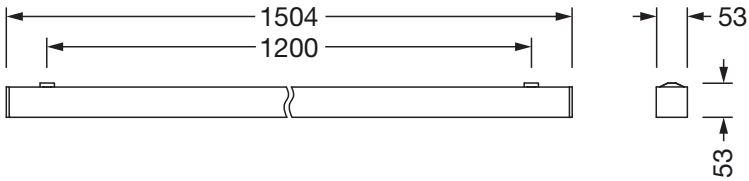

Material, Colour

- luminaire housing: aluminium, metallic grey (RAL 9006)
- Colour specification: metallic grey (RAL 9006)
- Cover: prismatic diffuser of PMMA

Mounting

- Mounting method, mounting location: surface-mounted, to the ceiling
- Arrangement: single arrangement

Electrical connection

- Connection: terminal, 3+2-pole, max. 2.5mm²
- Nominal voltage: 220..240V, 50/60Hz, AC

Dimensions, Weight

- Length: 1504mm
- Width: 53mm
- Height: 53mm
- Weight: 3.5kg

Service life

- Rated service life: 70000h (L80/B50) at AT = 25°C, 50000h (L85/B50) at AT = 25°C

Order No.: 51MX23DB45SB | GTIN (EAN): 4058352905197

Dimensions: Sil21,ELD-P,4100lm840,DA2,L1504,sr,surf

It is mandatory that the assembly instructions must be observed when planning and installing the electrical installation (to be found at www.siteco.de)
Tolerances related to thermal, electrical and photometric data according to IEC 62722
Issued 08.05.2024 - Modifications and errors subject to change - Ensure that you always use the latest version -