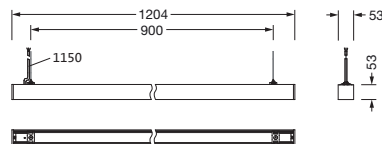

Order No.: 51MX33DA37BB | **GTIN (EAN):** 4058352888865

Product description: Sil21,ELD-P,5910lm830,DA2,L1204,bk,sp

Silica® 21, office luminaire, primary optical cover: prismatic diffuser, of PMMA, CAT 2 ($L \leq 3000 \text{cd/m}^2$), light emission: direct/indirect distribution, primary light characteristic: symmetric, installation type: suspended mounting, LED, rated luminous flux: 5.910lm, luminous efficacy: 143lm/W, light colour: 830, colour temperature: 3000K, with terminal, 3+2-pole, max. 2.5mm², mains connection: 220..240V, AC, 50/60Hz, rated input power: 41.3W, luminaire housing, of aluminium, jet black (RAL 9005), length: 1.204mm, width: 53mm, height: 53mm, protection rating (complete): IP20, insulation class (complete): insulation class I (protective earthing), certification: CE, permissible operating ambient temperature: 0..+35°C, standard: EN 50419, packaging unit: 1 piece

IP 20  

Lamps:	LED
Wt. (kg):	3.0
GTIN (EAN):	4058352888865

Order No.: 51MX33DA37BB | **GTIN (EAN):** 4058352888865

Detailed technical description: Sil21,ELD-P,5910lm830,DA2,L1204,bk,sp

Key data

- Product type: office luminaire
- Product name: Silica® 21
- Order No.: 51MX33DA37BB

Electrical connection

- Connection: terminal, 3+2-pole, max. 2.5mm²
- Nominal voltage: 220..240V, 50/60Hz, AC

Dimensions, Weight

- Length: 1204mm
- Width: 53mm
- Height: 53mm
- Weight: 3.0kg

Service life

- Rated service life: 70000h (L80/B50) at AT = 25°C, 50000h (L85/B50) at AT = 25°C