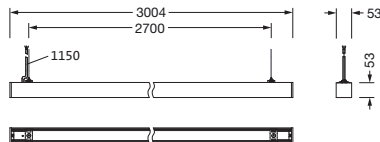

Order No.: 51MX33DC3DSB | **GTIN (EAN):** 4058352893586

Product description: Sil21,ELD-P,14780lm830,DA2,L3004,sr,sp

Silica® 21, office luminaire, primary optical cover: prismatic diffuser, of PMMA, CAT 2 ($L \leq 3000 \text{cd/m}^2$), light emission: direct/indirect distribution, primary light characteristic: symmetric, installation type: suspended mounting, LED, rated luminous flux: 14.780lm, luminous efficacy: 149lm/W, light colour: 830, colour temperature: 3000K, with terminal, 3+2-pole, max. 2.5mm², mains connection: 220..240V, AC, 50/60Hz, rated input power: 99.5W, luminaire housing, of aluminium, metallic grey (RAL 9006), length: 3.004mm, width: 53mm, height: 53mm, protection rating (complete): IP20, insulation class (complete): insulation class I (protective earthing), certification: CE, permissible operating ambient temperature: 0..+35°C, standard: EN 50419, packaging unit: 1 piece

IP 20  

Lamps:	LED
Wt. (kg):	5.5
GTIN (EAN):	4058352893586

Order No.: 51MX33DC3DSB | **GTIN (EAN):** 4058352893586

Detailed technical description: Sil21,ELD-P,14780lm830,DA2,L3004,sr,sp

Key data

- Product type: office luminaire
- Product name: Silica® 21
- Order No.: 51MX33DC3DSB

Electrical connection

- Connection: terminal, 3+2-pole, max. 2.5mm²
- Nominal voltage: 220..240V, 50/60Hz, AC

Dimensions, Weight

- Length: 3004mm
- Width: 53mm
- Height: 53mm
- Weight: 5.5kg

Service life

- Rated service life: 70000h (L80/B50) at AT = 25°C, 50000h (L85/B50) at AT = 25°C