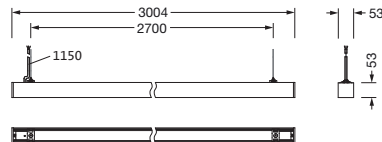

Order No.: 51MX31DC4DBB | **GTIN (EAN):** 4058352893364

Product description: Sil21,ELD-Lbk,18230lm840,DA2,L3004,bk,sp

Silica® 21, office luminaire, primary light control with darklight reflector, of PMMA, black, CAT 2 ($L \leq 3000 \text{cd/m}^2$), light emission: direct/indirect distribution, primary light characteristic: symmetric, installation type: suspended mounting, LED, rated luminous flux: 18.230lm, luminous efficacy: 172lm/W, light colour: 840, colour temperature: 4000K, with terminal, 3+2-pole, max. 2.5mm², mains connection: 220..240V, AC, 50/60Hz, rated input power: 105.9W, luminaire housing, of aluminium, jet black (RAL 9005), length: 3.004mm, width: 53mm, height: 53mm, protection rating (complete): IP20, insulation class (complete): insulation class I (protective earthing), certification: CE, permissible operating ambient temperature: 0..+35°C, standard: EN 50419, packaging unit: 1 piece

IP 20

Lamps:	LED
Wt. (kg):	5.5
GTIN (EAN):	4058352893364