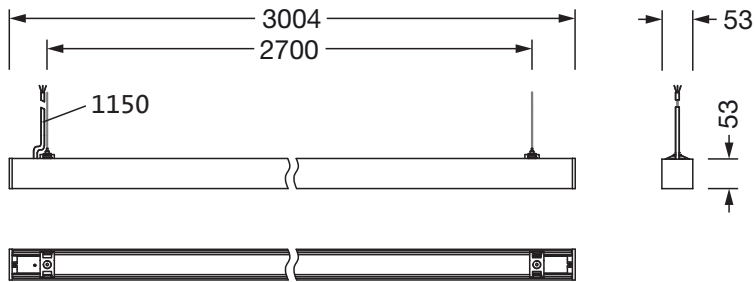

Order No.: 51MX31DC4DBB | GTIN (EAN): 4058352893364

Dimensions: Sil21,ELD-Lbk,18230lm840,DA2,L3004,bk,sp

It is mandatory that the assembly instructions must be observed when planning and installing the electrical installation (to be found at www.siteco.de)
Tolerances related to thermal, electrical and photometric data according to IEC 62722
Issued 08.05.2024 - Modifications and errors subject to change - Ensure that you always use the latest version -