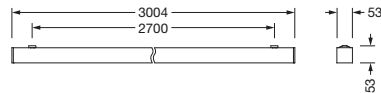

Order No.: 51MX26DC4AWB | **GTIN (EAN):** 4058352907702

Product description: Sil21,ELD-Lwh,10800lm840,DA2,L3004,wh

Silica® 21, office luminaire, primary light control with darklight reflector, of PMMA, white, CAT 2 ($L \leq 3000 \text{cd/m}^2$), light emission: direct distribution, primary light characteristic: symmetric, installation type: surface-mounted, LED, rated luminous flux: 10.800lm, luminous efficacy: 178lm/W, light colour: 840, colour temperature: 4000K, with terminal, 3+2-pole, max. 2.5mm², mains connection: 220..240V, AC, 50/60Hz, rated input power: 60.6W, luminaire housing, of aluminium, traffic white (RAL 9016), length: 3.004mm, width: 53mm, height: 53mm, protection rating (complete): IP20, insulation class (complete): insulation class I (protective earthing), certification: CE, permissible operating ambient temperature: 0..+35°C, standard: EN 50419, packaging unit: 1 piece

IP 20

Lamps:	LED
Wt. (kg):	5.5
GTIN (EAN):	4058352907702