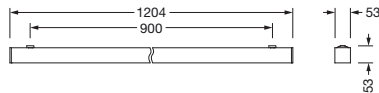

It is mandatory that the assembly instructions must be observed when planning and installing the electrical installation (to be found at www.siteco.de)

Tolerances related to thermal, electrical and photometric data according to IEC 62722

Issued 08.05.2024 - Modifications and errors subject to change - Ensure that you always use the latest version -