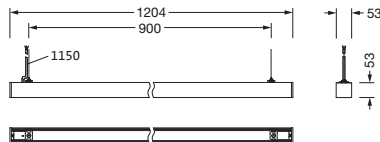

Order No.: 51MX33DA47WB | **GTIN (EAN):** 4058352888964

Product description: Sil21,ELD-P,5910lm840,DA2,L1204,wh,sp

Silica® 21, office luminaire, primary optical cover: prismatic diffuser, of PMMA, CAT 2 ($L \leq 3000 \text{cd/m}^2$), light emission: direct/indirect distribution, primary light characteristic: symmetric, installation type: suspended mounting, LED, rated luminous flux: 5.910lm, luminous efficacy: 154lm/W, light colour: 840, colour temperature: 4000K, with terminal, 3+2-pole, max. 2.5mm², mains connection: 220..240V, AC, 50/60Hz, rated input power: 38.4W, luminaire housing, of aluminium, traffic white (RAL 9016), length: 1.204mm, width: 53mm, height: 53mm, protection rating (complete): IP20, insulation class (complete): insulation class I (protective earthing), certification: CE, permissible operating ambient temperature: 0..+35°C, standard: EN 50419, packaging unit: 1 piece

IP 20  

| | |
|-------------|---------------|
| Lamps: | LED |
| Wt. (kg): | 3.0 |
| GTIN (EAN): | 4058352888964 |

Order No.: 51MX33DA47WB | **GTIN (EAN):** 4058352888964

Detailed technical description: Sil21,ELD-P,5910lm840,DA2,L1204,wh,sp

Electrical connection

- Connection: terminal, 3+2-pole, max. 2.5mm²
- Nominal voltage: 220..240V, 50/60Hz, AC

Dimensions, Weight

- Length: 1204mm
- Width: 53mm
- Height: 53mm
- Weight: 3.0kg

Service life

- Rated service life: 70000h (L80/B50) at AT = 25°C, 50000h (L85/B50) at AT = 25°C