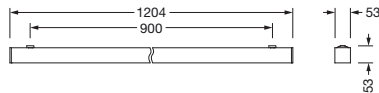

Order No.: 51MX23DA34BB | **GTIN (EAN):** 4058352898864

Product description: Sil21,ELD-P,3280lm830,DA2,L1204,bk,surf

Silica® 21, office luminaire, primary optical cover: prismatic diffuser, of PMMA, CAT 2 ($L \leq 3000 \text{cd/m}^2$), light emission: direct distribution, primary light characteristic: symmetric, installation type: surface-mounted, LED, rated luminous flux: 3.280lm, luminous efficacy: 136lm/W, light colour: 830, colour temperature: 3000K, with terminal, 3+2-pole, max. 2.5mm², mains connection: 220..240V, AC, 50/60Hz, rated input power: 24.1W, luminaire housing, of aluminium, jet black (RAL 9005), length: 1.204mm, width: 53mm, height: 53mm, protection rating (complete): IP20, insulation class (complete): insulation class I (protective earthing), certification: CE, permissible operating ambient temperature: 0..+35°C, standard: EN 50419, packaging unit: 1 piece

IP 20

Lamps:	LED
Wt. (kg):	3.0
GTIN (EAN):	4058352898864