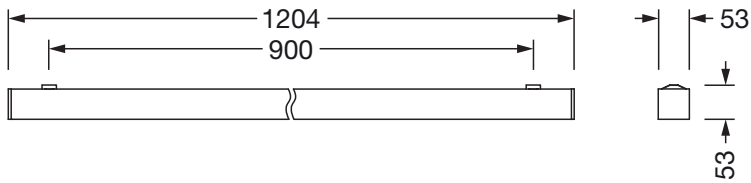

Order No.: 51MX23DA34BB | **GTIN (EAN):** 4058352898864

Dimensions: Sil21,ELD-P,3280lm830,DA2,L1204,bk,surf

It is mandatory that the assembly instructions must be observed when planning and installing the electrical installation (to be found at www.siteco.de)

Tolerances related to thermal, electrical and photometric data according to IEC 62722

Issued 08.05.2024 - Modifications and errors subject to change - Ensure that you always use the latest version -