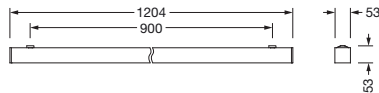

Order No.: 51MX23DA44BB | **GTIN (EAN):** 4058352898925

Product description: Sil21,ELD-P,3280lm840,DA2,L1204,bk,surf

Silica® 21, office luminaire, primary optical cover: prismatic diffuser, of PMMA, CAT 2 ($L \leq 3000 \text{cd/m}^2$), light emission: direct distribution, primary light characteristic: symmetric, installation type: surface-mounted, LED, rated luminous flux: 3.280lm, luminous efficacy: 146lm/W, light colour: 840, colour temperature: 4000K, with terminal, 3+2-pole, max. 2.5mm², mains connection: 220..240V, AC, 50/60Hz, rated input power: 22.4W, luminaire housing, of aluminium, jet black (RAL 9005), length: 1.204mm, width: 53mm, height: 53mm, protection rating (complete): IP20, insulation class (complete): insulation class I (protective earthing), certification: CE, permissible operating ambient temperature: 0..+35°C, standard: EN 50419, packaging unit: 1 piece

IP 20

Lamps:	LED
Wt. (kg):	3.0
GTIN (EAN):	4058352898925