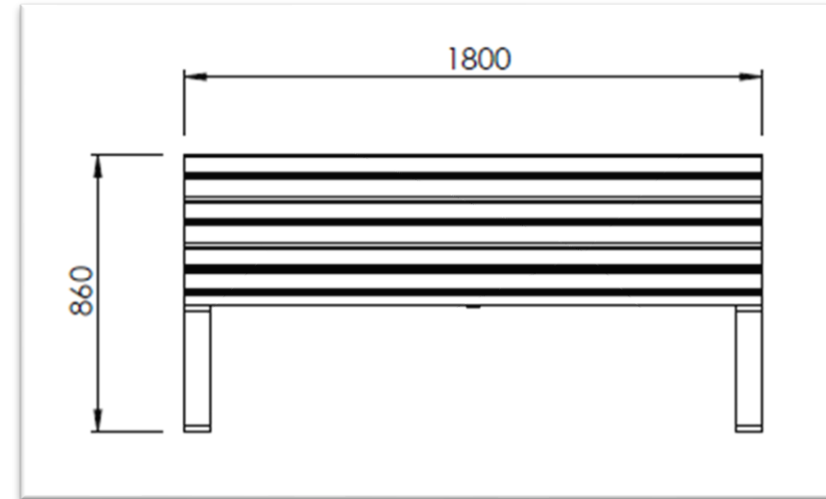

BANK CF21-2