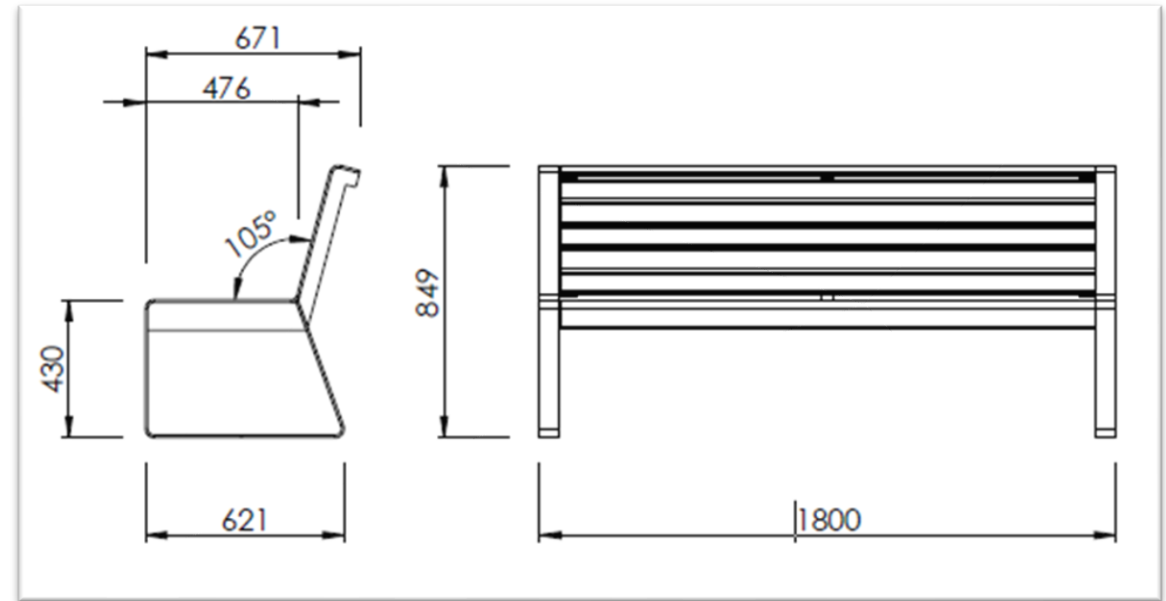

STADTMOBILIAR

BANK CF31